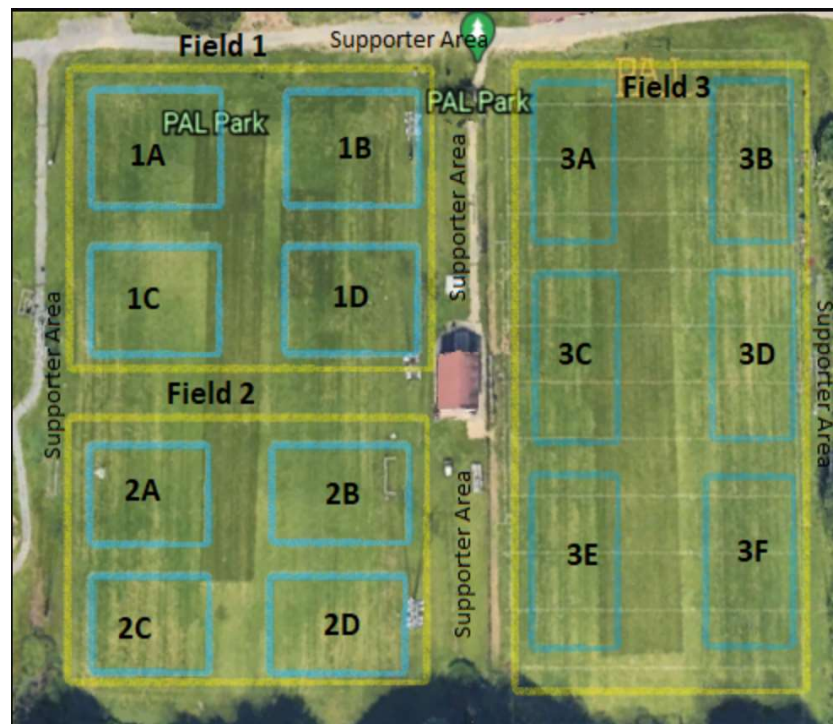

BOYS & GIRLS CLUB FIELD ASSIGNMENTS - APRIL 30TH ONLY

Team	Field
Katcheves	Left
Braden	Middle
Smith	Left
Shives	Middle
Silver	Right
Finnegan	Right

Field Addresses:

PAL Park - 1025 Bay Ridge Rd, Annapolis, MD 21403

Boys & Girls Club - 121 S Villa Ave, Annapolis, MD 21401

Boys & Girls Fields:

Left = field opposite/furthest from baseball field/dugouts

Middle = center of the field

Right = field closest to baseball field/dugouts